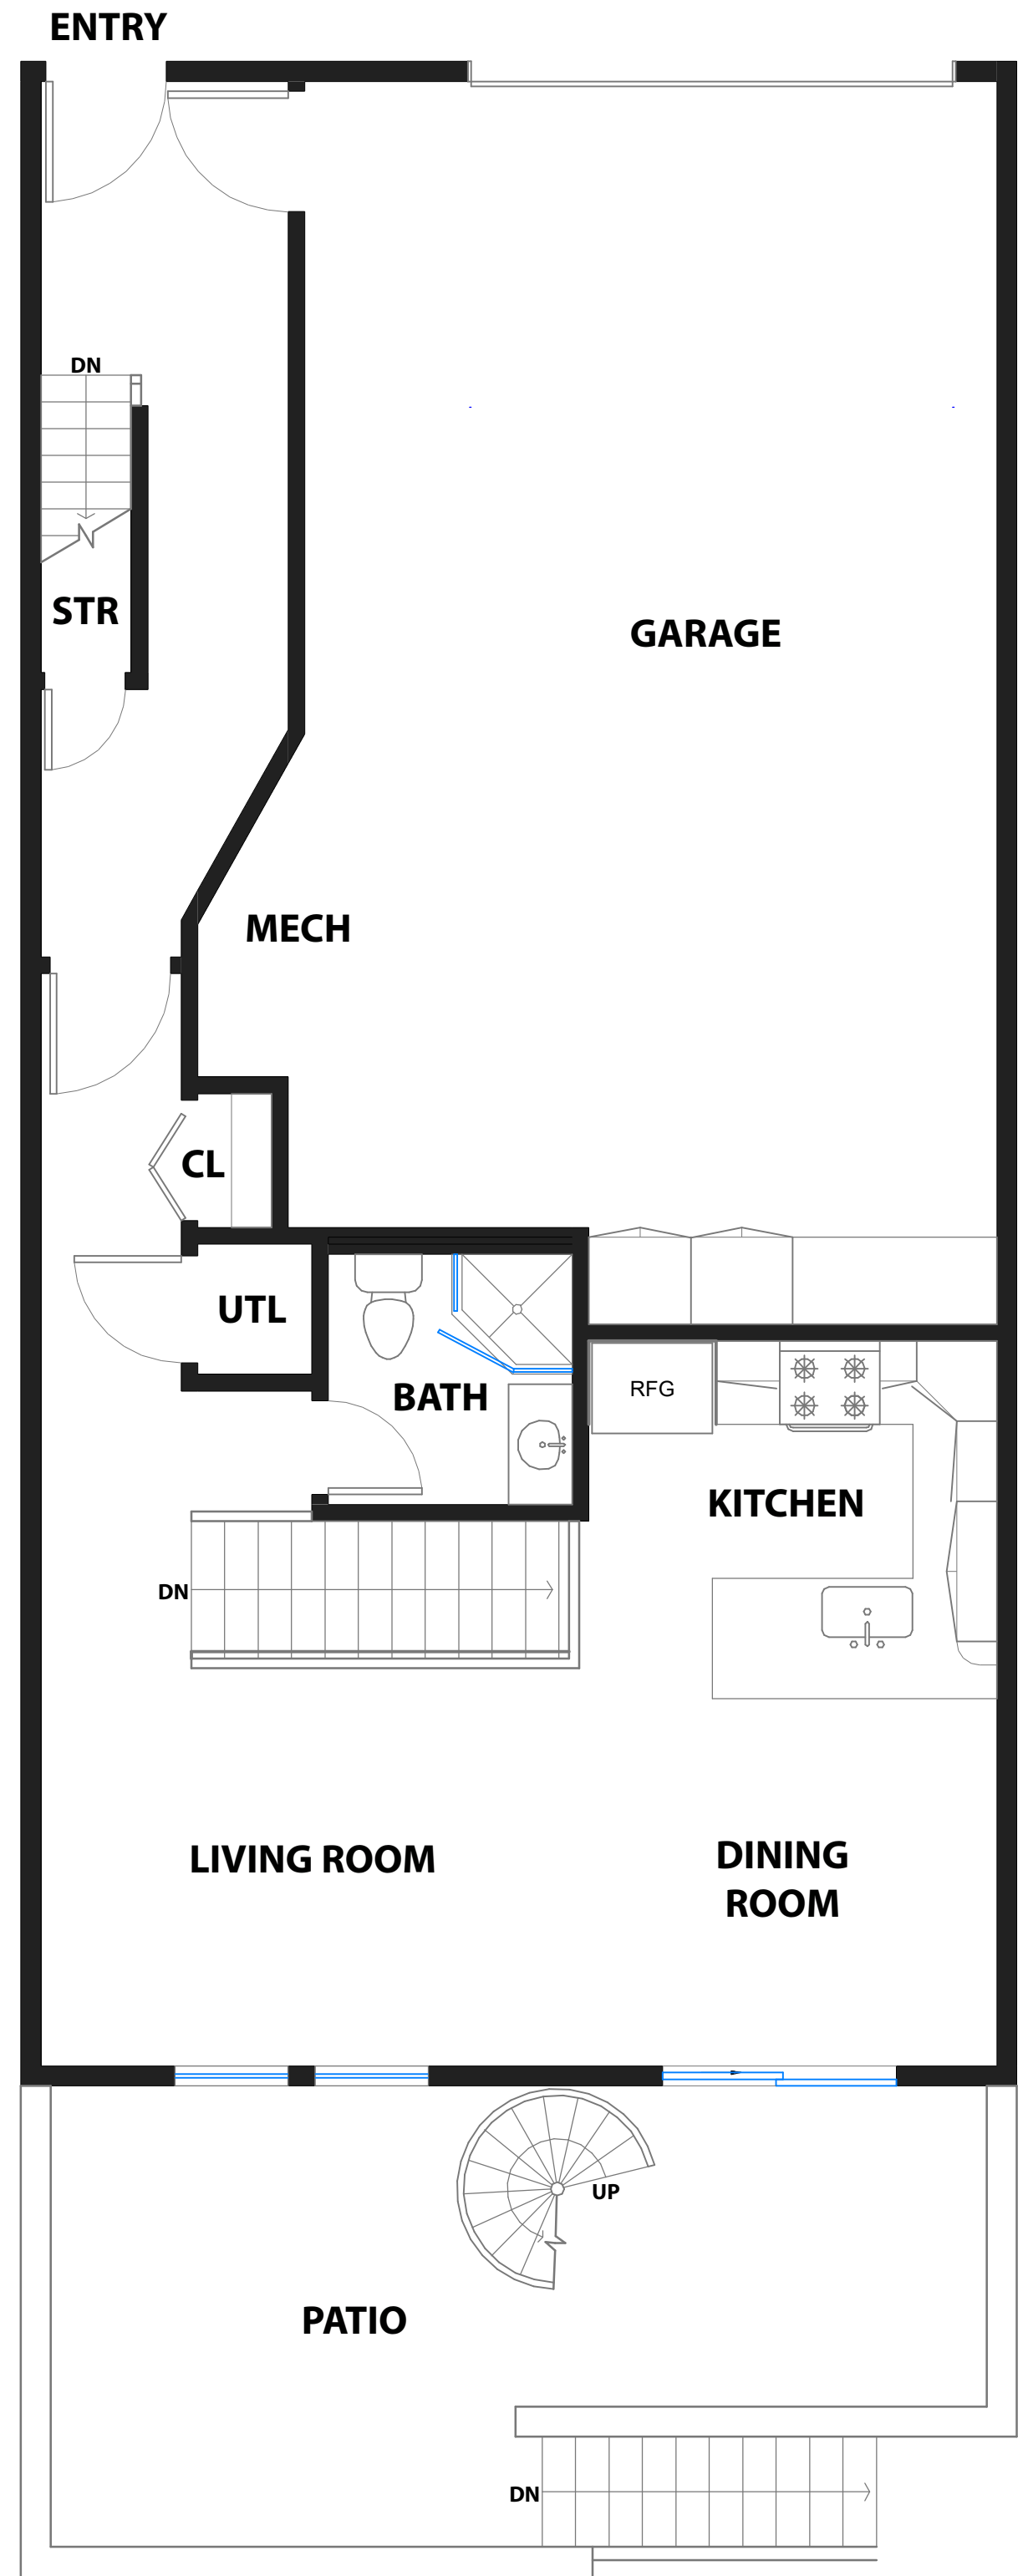

LOWER LEVEL