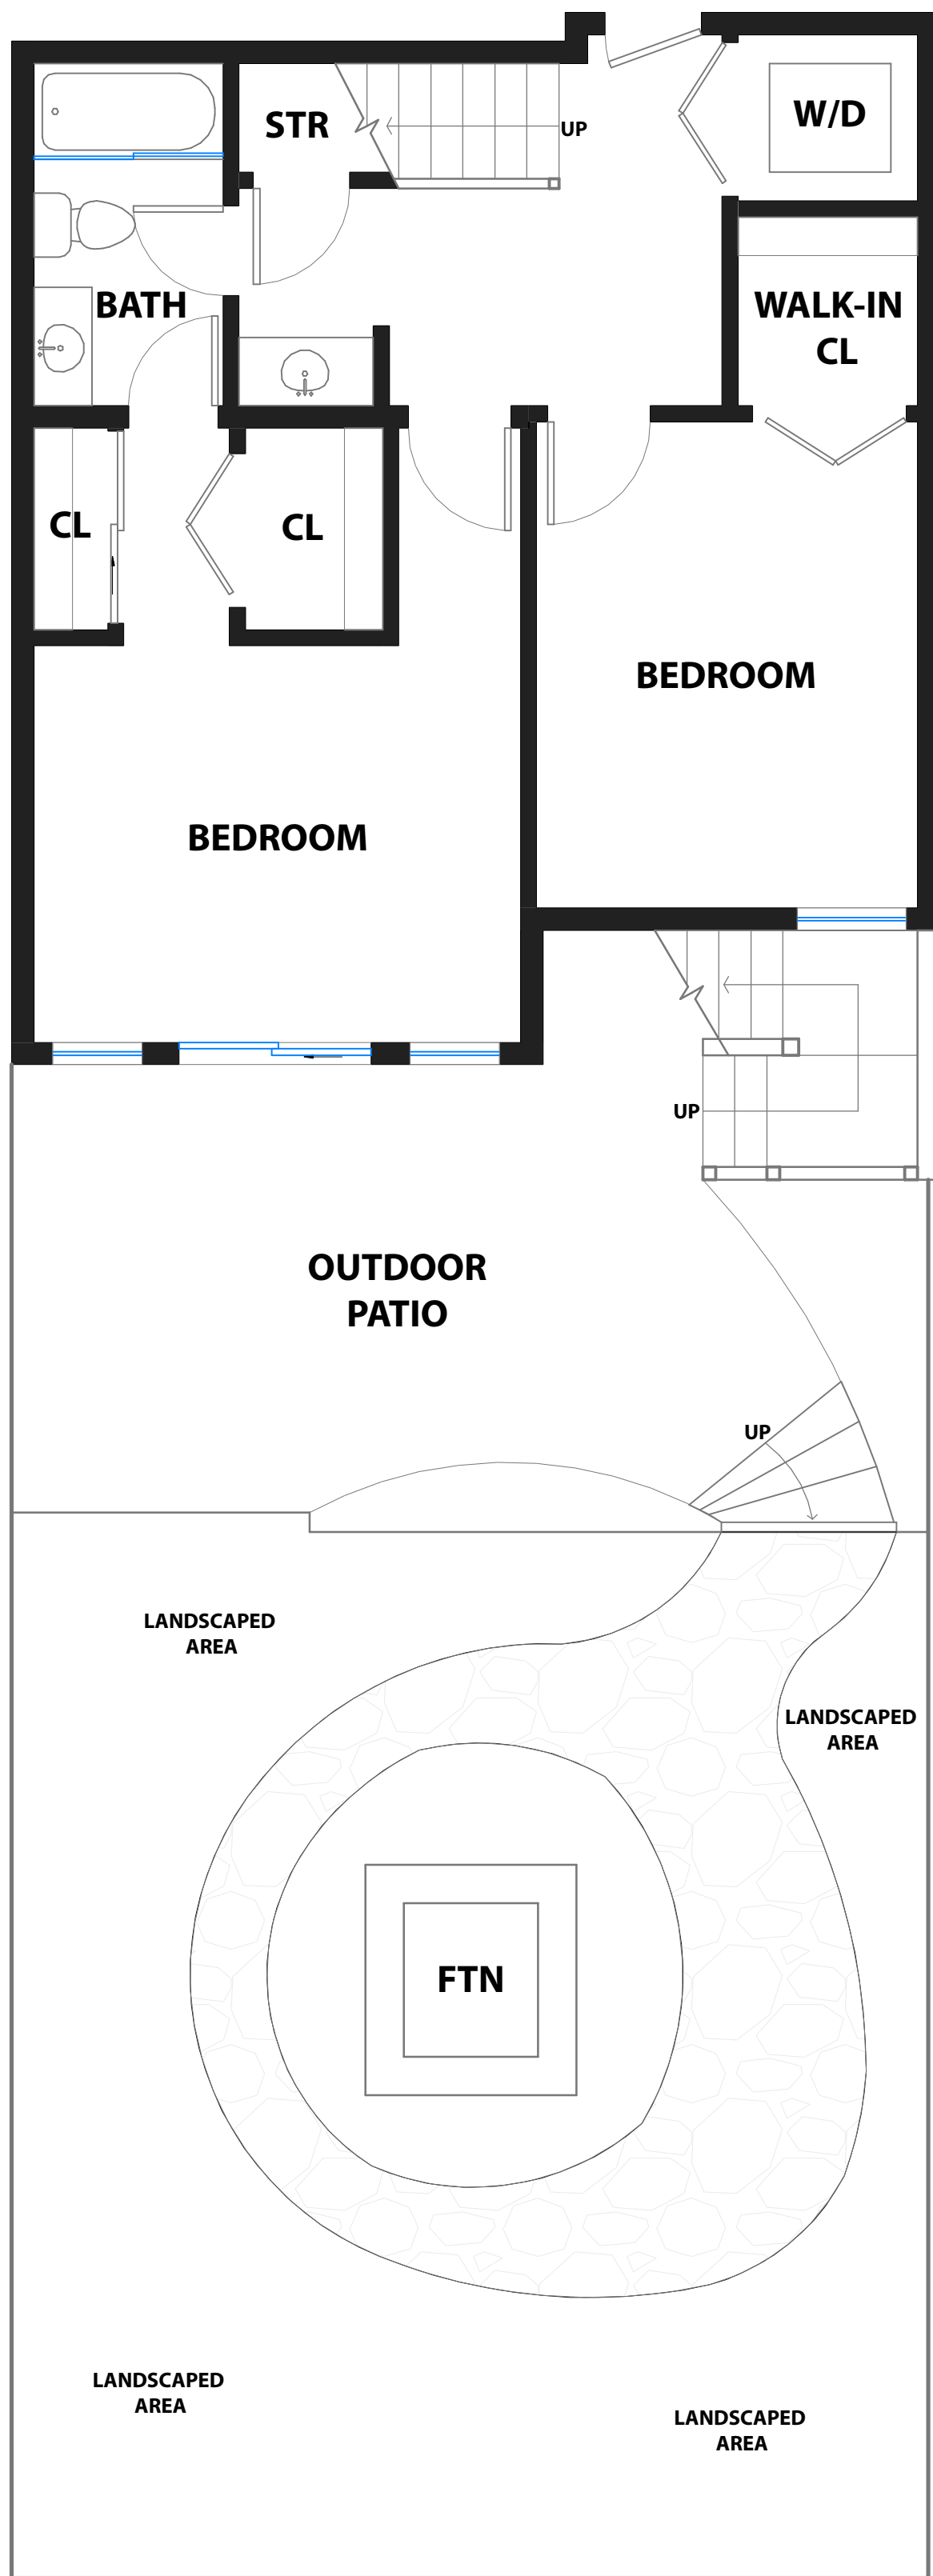

863 ELIZABETH STREET

SAN FRANCISCO, CALIFORNIA

GARDEN LEVEL