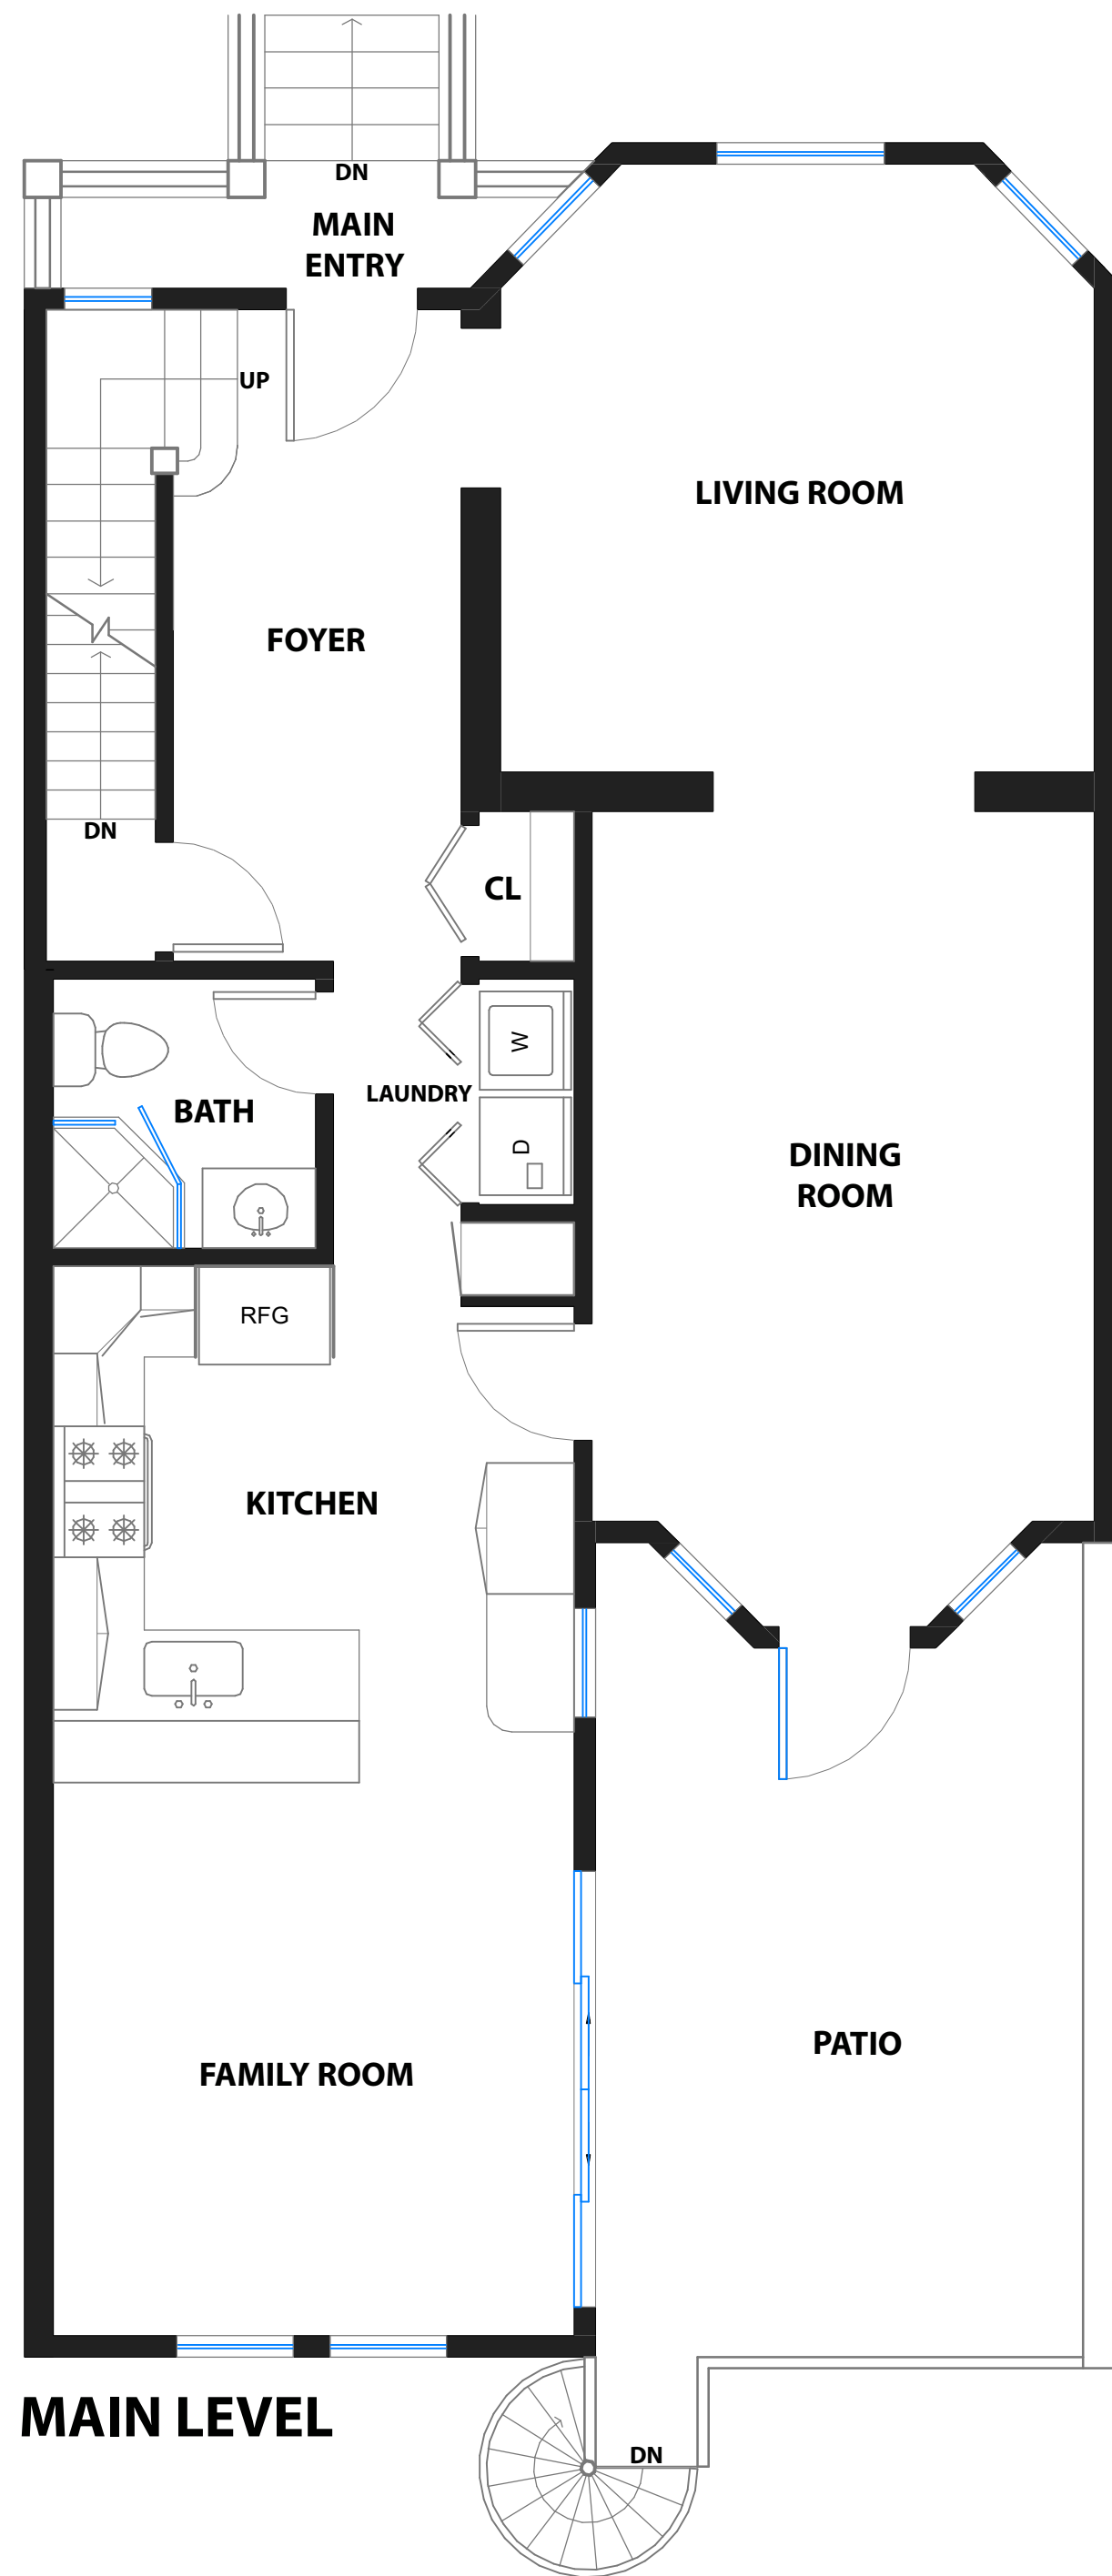

## PROPERTY SQF INFORMATION

**LIVING SPACE**  
Square Footage: **3,119 Sq Ft\***

- \* Upper Level 791
- \* Main Level 1,018
- \* Lower Level 694
- \* Sub-Lower Level 616

**NON-LIVING SPACE**  
Square Footage: **903 Sq Ft\***

- \* Garage 560
- \* Attic Level 343

**OUTDOOR SPACE**  
Square Footage: **990 Sq Ft\***

- \* Patios/Balcony:
- Attic Level 35
- Upper Level 210
- Main Level 193
- Lower Level 230
- \* Garden Level Patio 322

**APPROXIMATE TOTAL LIVING & NON-LIVING SPACE**  
Square Footage: **5,012 Sq Ft\***