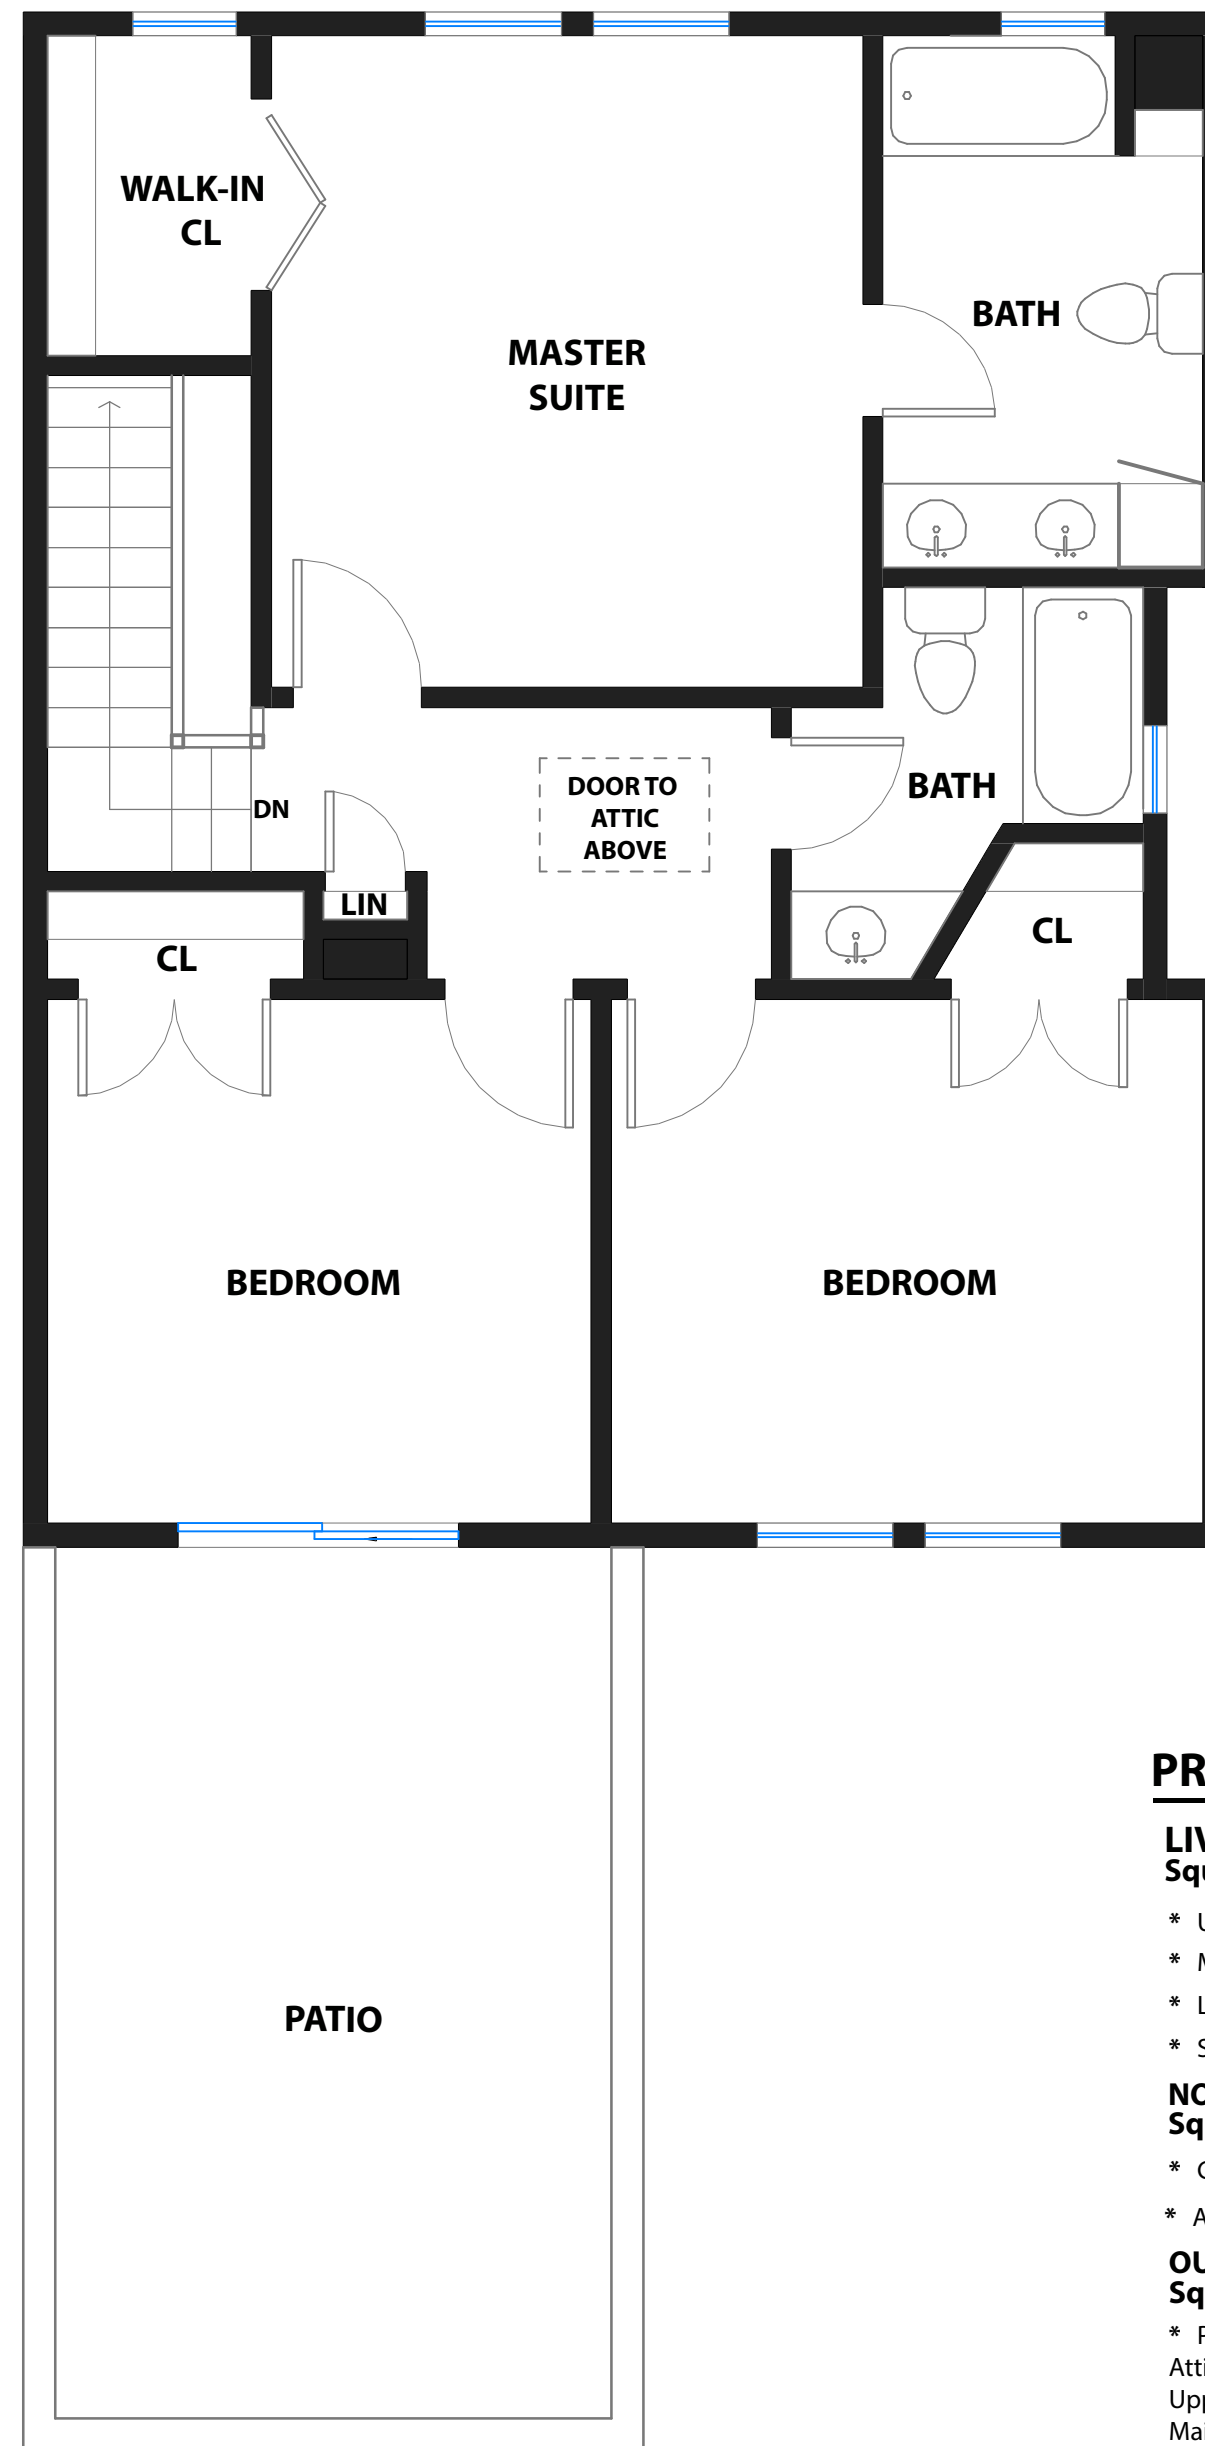

# 863 ELIZABETH STREET

SAN FRANCISCO, CALIFORNIA

## PROPERTY SQF INFORMATION

**LIVING SPACE**  
Square Footage: **3,119 Sq Ft\***

- \* Upper Level 791
- \* Main Level 1,018
- \* Lower Level 694
- \* Sub-Lower Level 616

**NON-LIVING SPACE**  
Square Footage: **903 Sq Ft\***

**APPROXIMATE TOTAL LIVING & NON-LIVING SPACE**  
Square Footage: **5,012 Sq Ft\***