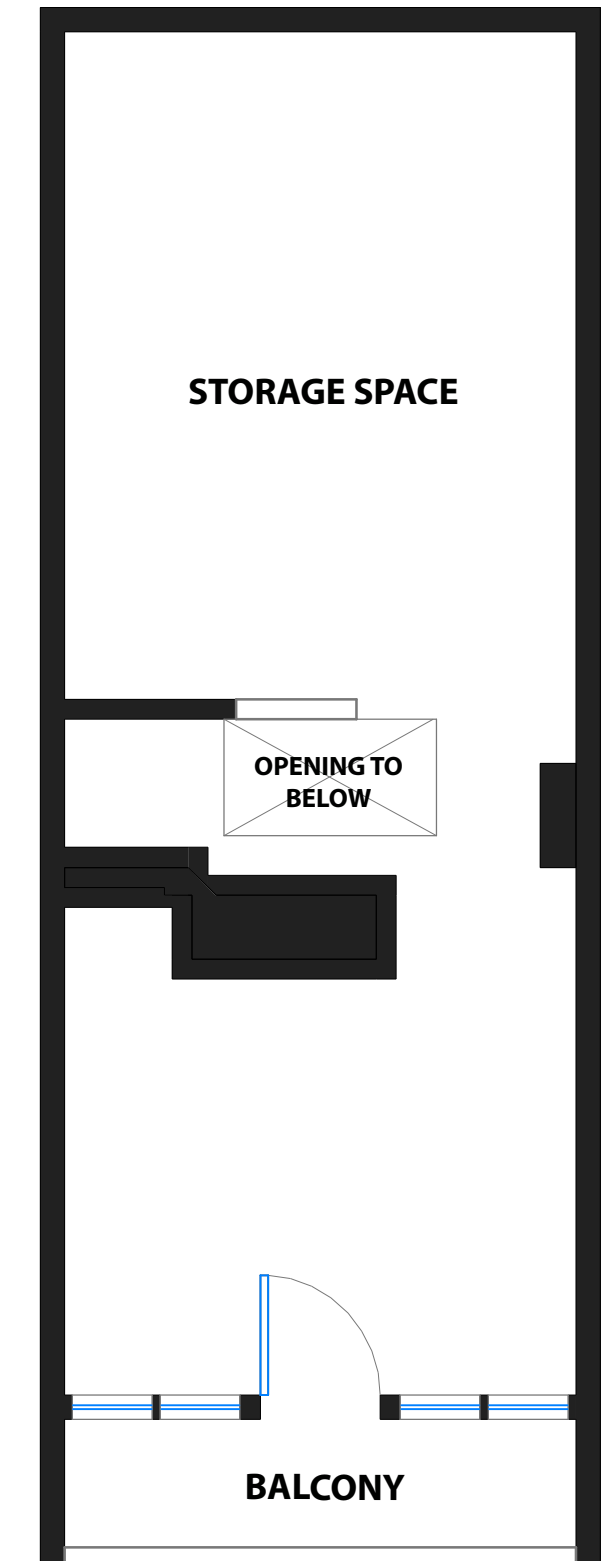

## PROPERTY SQF INFORMATION

**LIVING SPACE**  
Square Footage: **3,119 Sq Ft\***

- \* Upper Level 791
- \* Main Level 1,018
- \* Lower Level 694
- \* Sub-Lower Level 616

**NON-LIVING SPACE**  
Square Footage: **903 Sq Ft\***